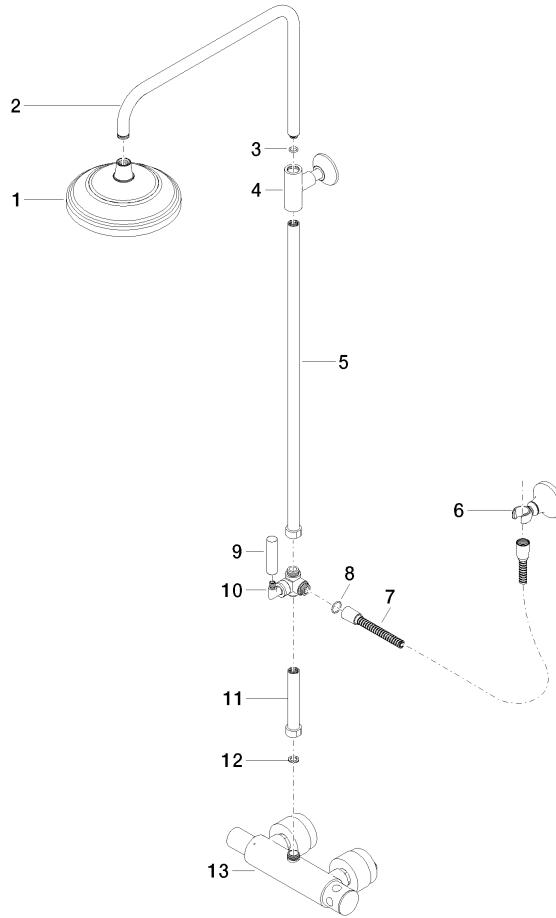

ST 050 304 6360

- shower with fixed riser projection 420mm
- rain shower Ø 200 mm
- rain shower with anti-scale system
- max. rainshower flow 14 l/min
- Function from: 8 l/min
- rotary diverter for fixed-riser shower/hand shower
- height of fittings up to rain shower (bottom edge) 985mm
- height of fittings up to top edge of elbow 1160mm
- two-part push-on rosette Ø 65 mm
- rosette for shower holder Ø 65mm
- rosette for wall mounting Ø 60mm
- gauge 150 mm - 13 mm
- metal shower hose 1250mm with integrated anti-twist protection
- 1/2" connection
- Pipe diameter 20 mm

## MADISON Showerpipe with shower thermostat - Platinum

---

MADISON

ST 050 304 6360

ST 050 304 6360

1:10

**Flow rate chart**

**Certificates**

LGA\_38665.

ST 050 304 6360

Parts for other finishes can be found here: [Chrome](#)

**Spare parts list**

No.	Item Number	Name	Quantity used	Delivery time
1	04 12 05 038 01-08	shower	1	60
2	04 28 22 101 20-08	spout	1	40
3	90 14 10 011 00 90	seal	1	2
4	90 17 11 037 01-08	holder	1	-
Spare part can no longer be ordered, please order the replacement item				
5	90 28 22 104 00-08	pipe	1	-
Spare part can no longer be ordered, please order the replacement item				
6	90 17 09 045 01-08	diverter	1	40
7	09 30 30 064-08	screw	1	40
8	09 18 20 011-08	base	1	40
9	09 28 22 013 90	pipe	1	2
10	11 170 370-08	MADISON Lever insert - Platinum	1	40
11	09 30 30 062-08	screw	1	40
12	09 14 10 122 90	seal	1	2
13	28 104 970-08	Metal shower hose 1/2" x 1/2" x 1250 mm - Platinum	1	40
14	28 050 410-08	holder	1	60
15	90 28 22 103 00-08	pipe	1	-
Spare part can no longer be ordered, please order the replacement item				
16	90 14 20 002 00 90	seal	1	2
17	04 17 01 044 01-08	fitting	1	40