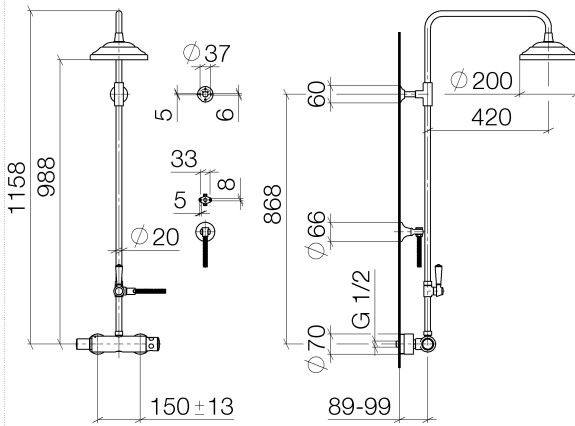

ST 050 304 6360

- shower with fixed riser projection 420mm
- Rain shower: PURE RAIN, max. flow rate 14 l/min (at 3 bar)
- Function from: 8 l/min
- rain shower Ø 200 mm
- rain shower with anti-scale system
- Hand shower: Three or five settings: COMPACT RAIN, COMPACT SOFT FLOW, COMPACT AQUAPRESSURE FLOW, max. flow rate 9 l/min (at 3 bar)
- spray head Ø 95mm
- rotary diverter for fixed-riser shower/hand shower
- height of fittings up to rain shower (bottom edge) 985mm
- height of fittings up to top edge of elbow 1160mm
- two-part push-on rosette Ø 65 mm
- rosette for shower holder Ø 65mm
- rosette for wall mounting Ø 60mm
- gauge 150 mm - 13 mm
- metal shower hose 1250mm with integrated anti-twist protection
- 1/2" connection
- Pipe diameter 20 mm

ST 050 304 6360

- shower with fixed riser projection 420mm
- rain shower Ø 200 mm
- rain shower with anti-scale system
- max. rainshower flow 14 l/min
- Function from: 8 l/min
- rotary diverter for fixed-riser shower/hand shower
- height of fittings up to rain shower (bottom edge) 985mm
- height of fittings up to top edge of elbow 1160mm
- two-part push-on rosette Ø 65 mm
- rosette for shower holder Ø 65mm
- rosette for wall mounting Ø 60mm
- gauge 150 mm - 13 mm
- metal shower hose 1250mm with integrated anti-twist protection
- 1/2" connection
- Pipe diameter 20 mm

## MADISON Showerpipe with shower thermostat - Platinum

---

MADISON

ST 050 304 6360

ST 050 304 6360

1:10

**Flow rate chart**

**Certificates**