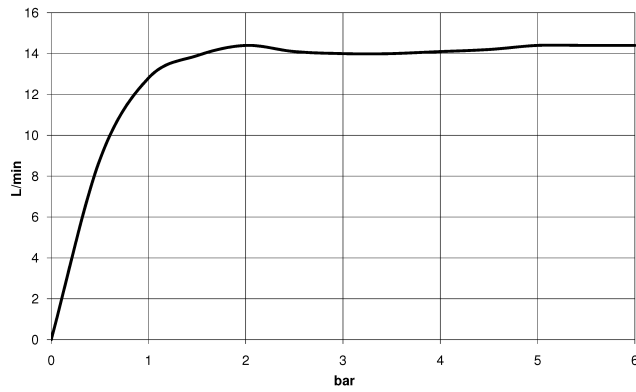

## MADISON Showerpipe with shower thermostat - Platinum

---

MADISON

ST 050 304 6360

ST 050 304 6360

1:10

**Flow rate chart**

**Certificates**